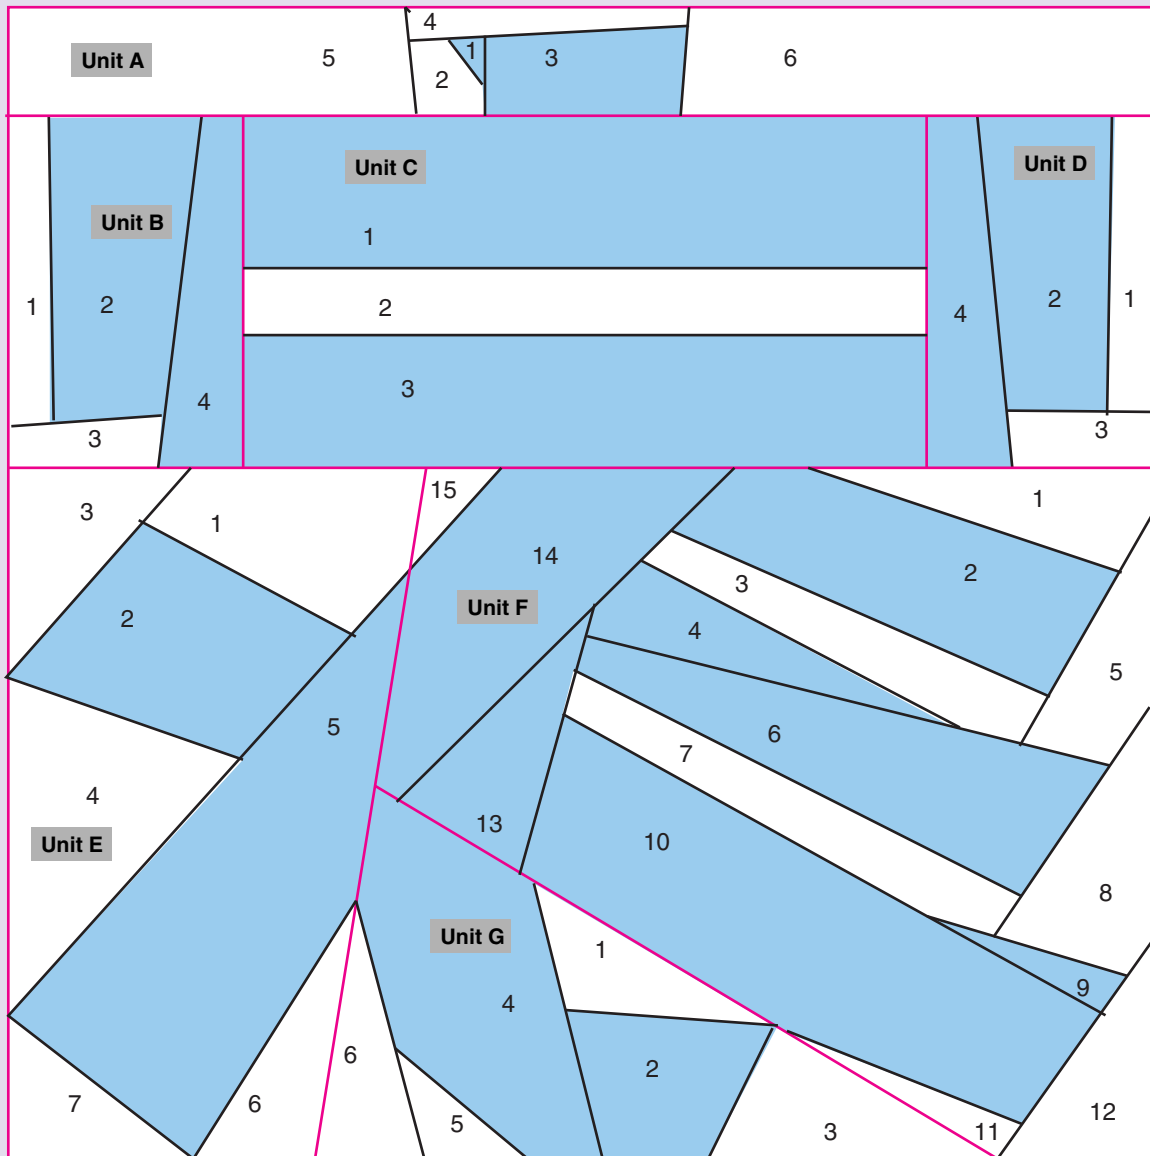

KITTEN'S MITTEN QUILT DESIGN LIBRARY

*Pattern:"Kanji -Home"

*Finished size:6inchX6inch(Finished)

6"x6" KANJI-Home 2001 Designed by Shizuka Uchida

This pattern is Fabric-ware.
 If you like and use this pattern,
 Please send me a fat quarter of fabric.
 (100% Cotton,Shop quality)
 Please E-mail me and I send you my
 address.
 Thanks for visiting my home page.
 **Shizuka Uchida
 **E-mail:oshiz@mac.com
 **http://www.ops.dti.ne.jp/~osal

- 1.Unit B+Unit C+Unit D=X
- 2.Unit F+Unit G=V
- 3.V+Unit E=W
- 4.Unit A+X+W=**FINISH!**

Copyright 2001 by Shizuka Uchida.
 All rights reserved. This pattern is for
 personal use only. Reproduction of the entire
 contents or any portion of this publication
 without prior written permission is
 prohibited.