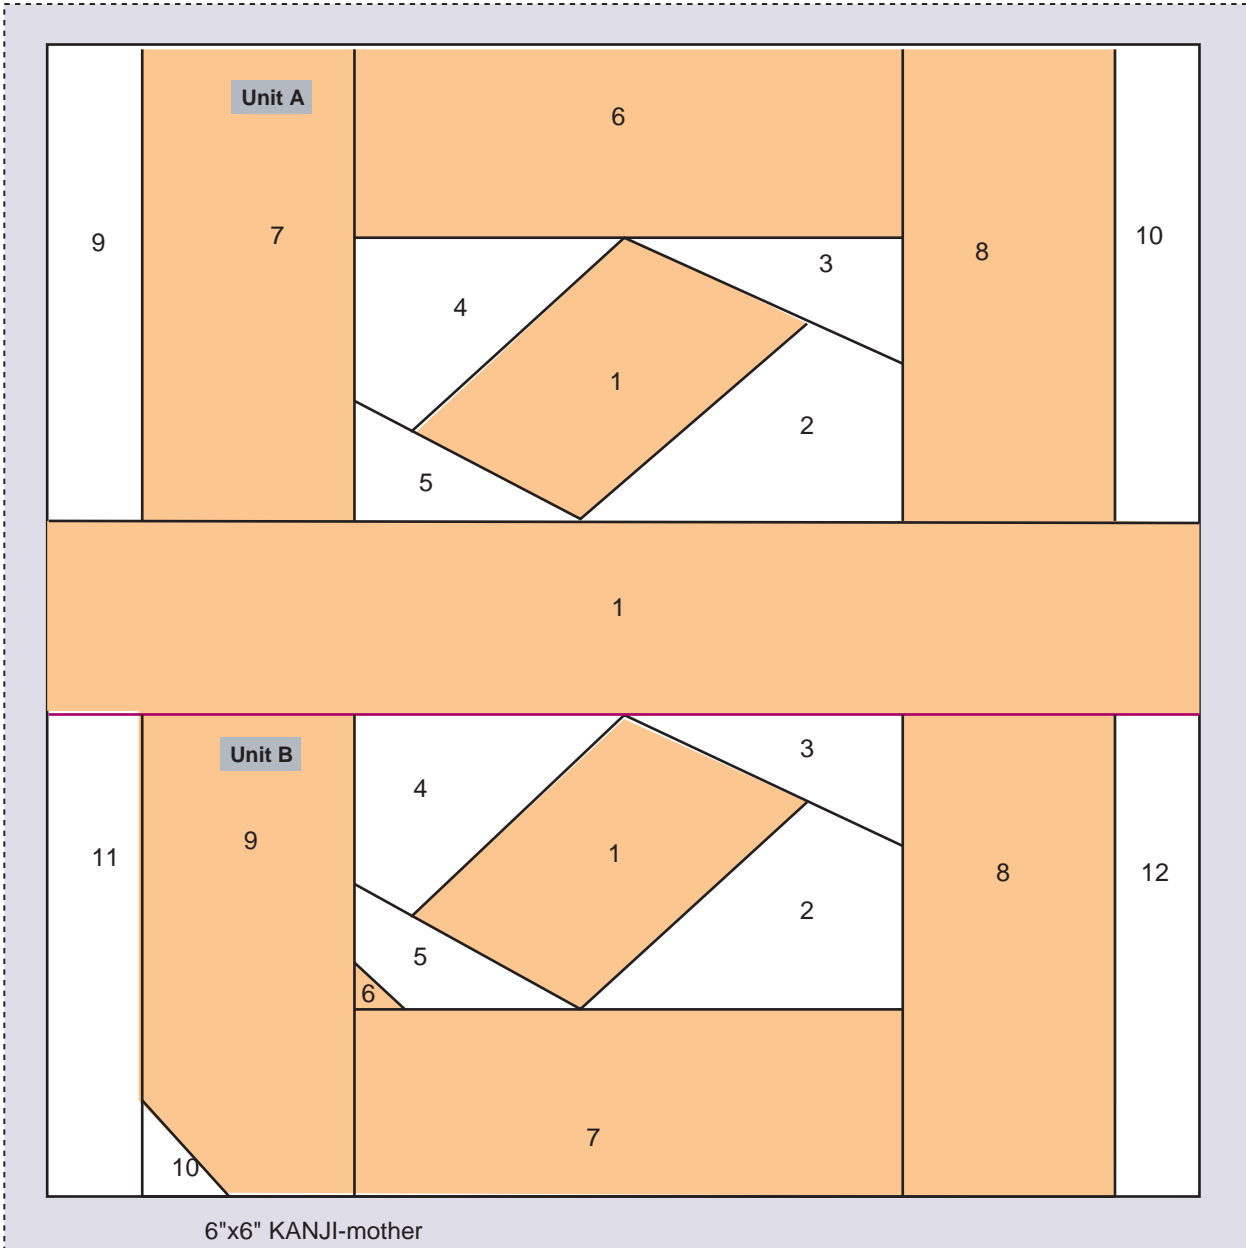

# KITTEN'S MITTEN QUILT DESIGN LIBRARY

\*Pattern:"Kanji -mother"

\*Finished size:6inchX6inch(Finished)

This pattern is Fabric-ware.

If you like and use this pattern,

Please send me a fat quarter of fabric.