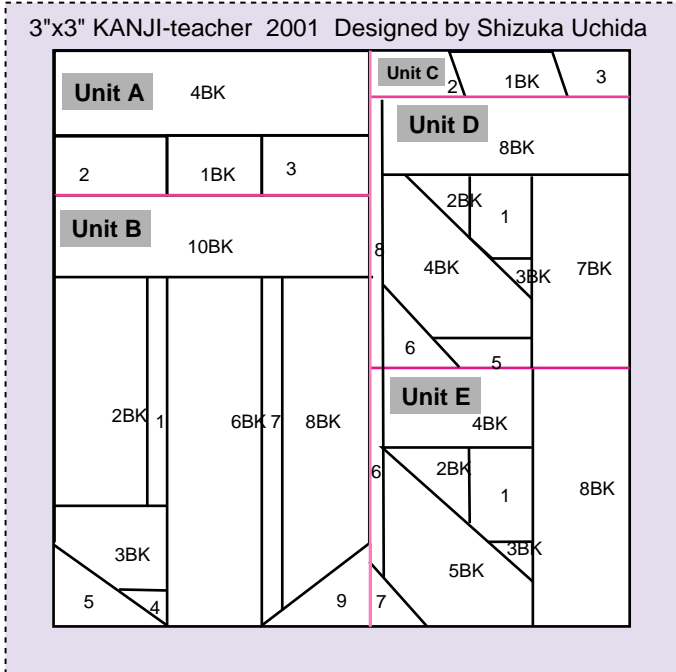

KITTEN'S MITTEN QUILT DESIGN LIBRARY

*Pattern:"Kanji -teacher"

*Finished size:3inchX3inch(Finished)

This pattern is Fabric-ware.
 If you like and use this pattern,
 Please send me a fat quarter of fabric.
 (100% Cotton, Shop quality)
 Please E-mail me and I send you my address.
 Thanks for visiting my home page.
 **Shizuka Uchida
 **E-mail:oshiz@mac.com
 **http://www.ops.dti.ne.jp/~osal