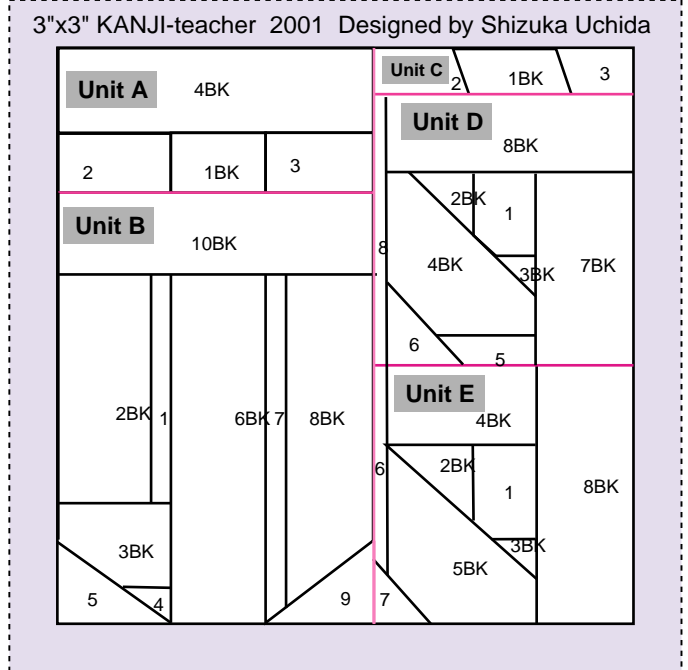

KITTEN'S MITTEN QUILT DESIGN LIBRARY

*Pattern:"Kanji -teacher"

*Finished size:3inchX3inch(Finished)

This pattern is Fabric-ware.
 If you like and use this pattern,
 Please send me a fat quarter of fabric.
 (100% Cotton, Shop quality)
 Please E-mail me and I send you my address.
 Thanks for visiting my home page.
 **Shizuka Uchida
 **E-mail:oshiz@mac.com
 **http://www.ops.dti.ne.jp/~osal