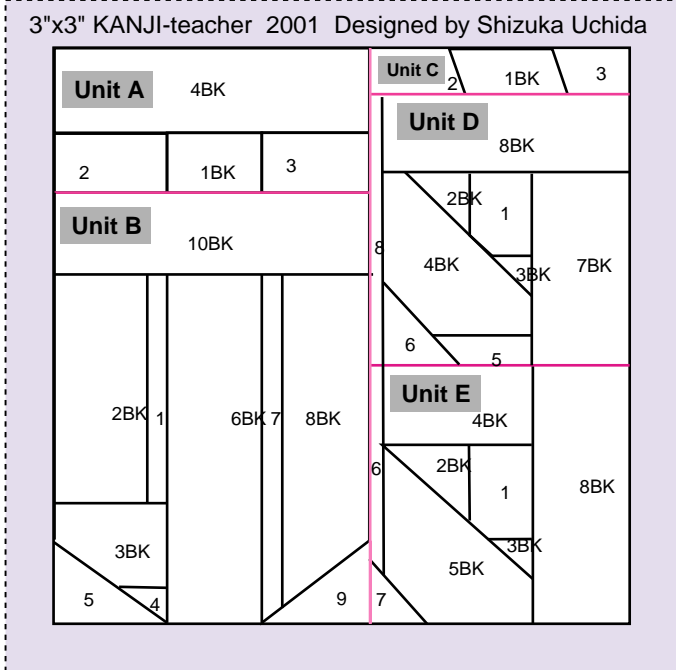

KITTEN'S MITTEN QUILT DESIGN LIBRARY

*Pattern:"Kanji -teacher"

*Finished size:3inchX3inch(Finished)

This pattern is Fabric-ware.
 If you like and use this pattern,
 Please send me a fat quarter of fabric.
 (100% Cotton, Shop quality)
 Please E-mail me and I send you my address.
 Thanks for visiting my home page.
 **Shizuka Uchida
 **E-mail:oshiz@mac.com
 **http://www.ops.dti.ne.jp/~osal