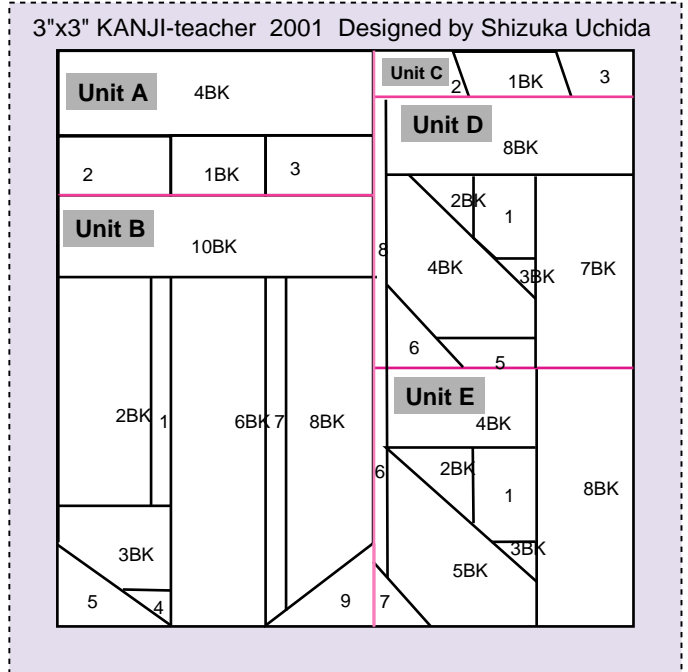

KITTEN'S MITTEN QUILT DESIGN LIBRARY

*Pattern:"Kanji -teacher"

*Finished size:3inchX3inch(Finished)

This pattern is Fabric-ware.
 If you like and use this pattern,
 Please send me a fat quarter of fabric.
 (100% Cotton, Shop quality)
 Please E-mail me and I send you my address.
 Thanks for visiting my home page.
 **Shizuka Uchida
 **E-mail:oshiz@mac.com
 **http://www.ops.dti.ne.jp/~osal