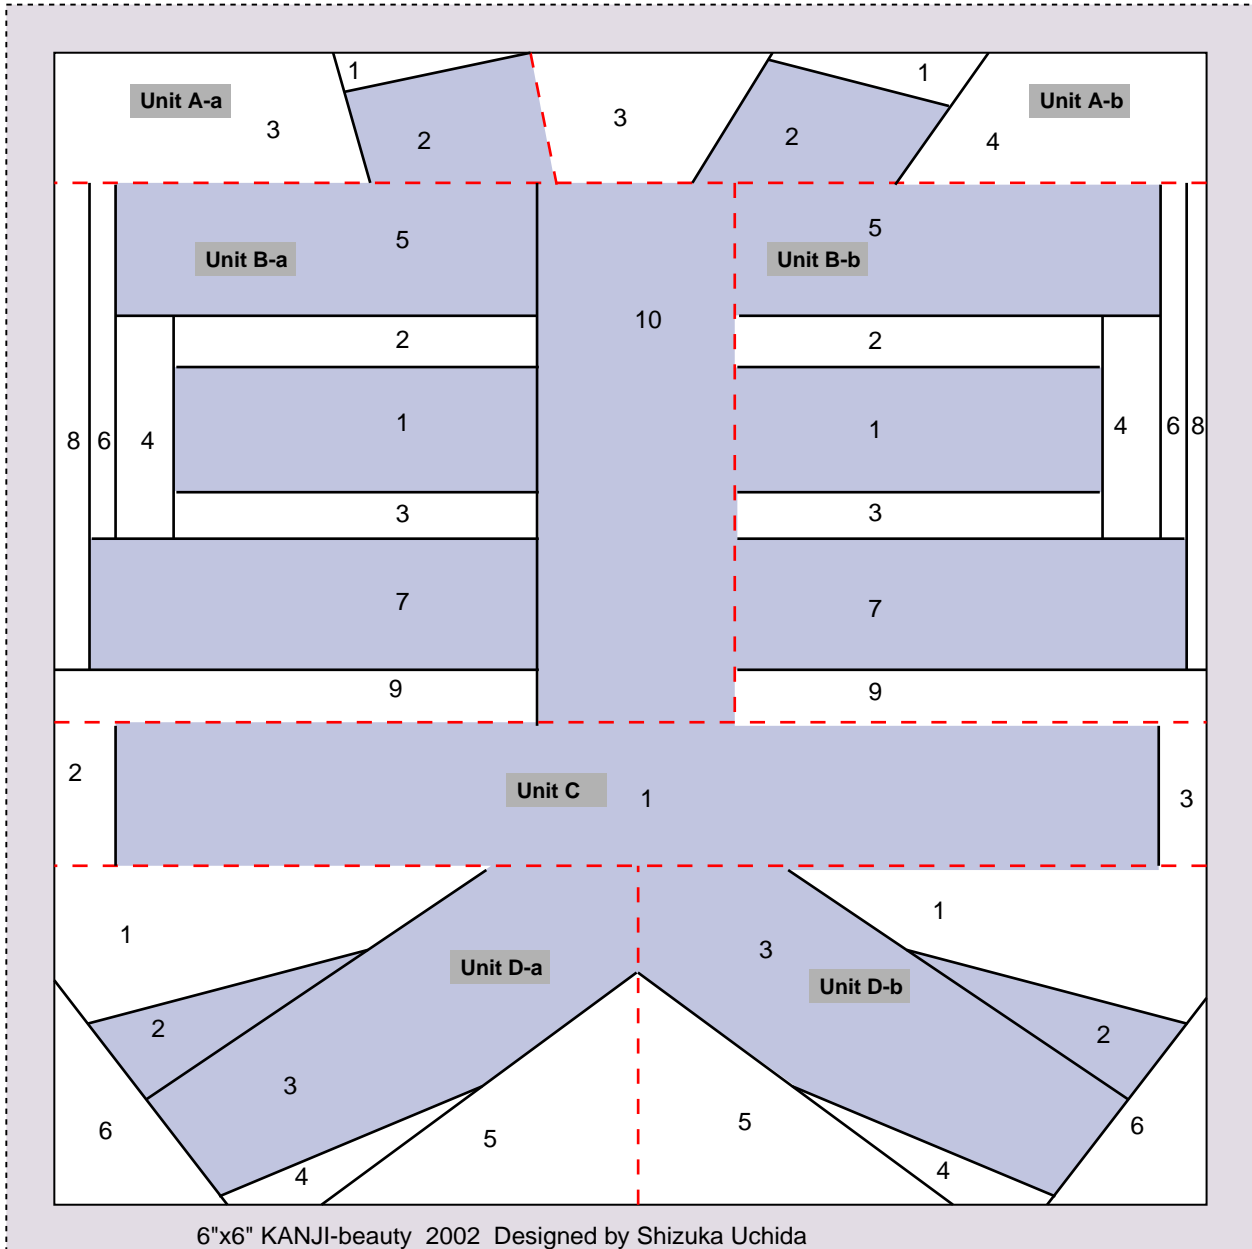

KITTEN'S MITTEN QUILT DESIGN LIBRARY

*Pattern:"Kanji -Beauty"

*Finished size:6inchX6inch(Finished)

This pattern is Fabric-ware.
 If you like and use this pattern,
 Please send me a fat quarter of fabric.
 (100% Cotton,Shop quality)
 Please E-mail me and I send you my
 address.
 Thanks for visiting my home page.
 **Shizuka Uchida
 **E-mail:oshiz@mac.com
 **http://www.ops.dti.ne.jp/~osal